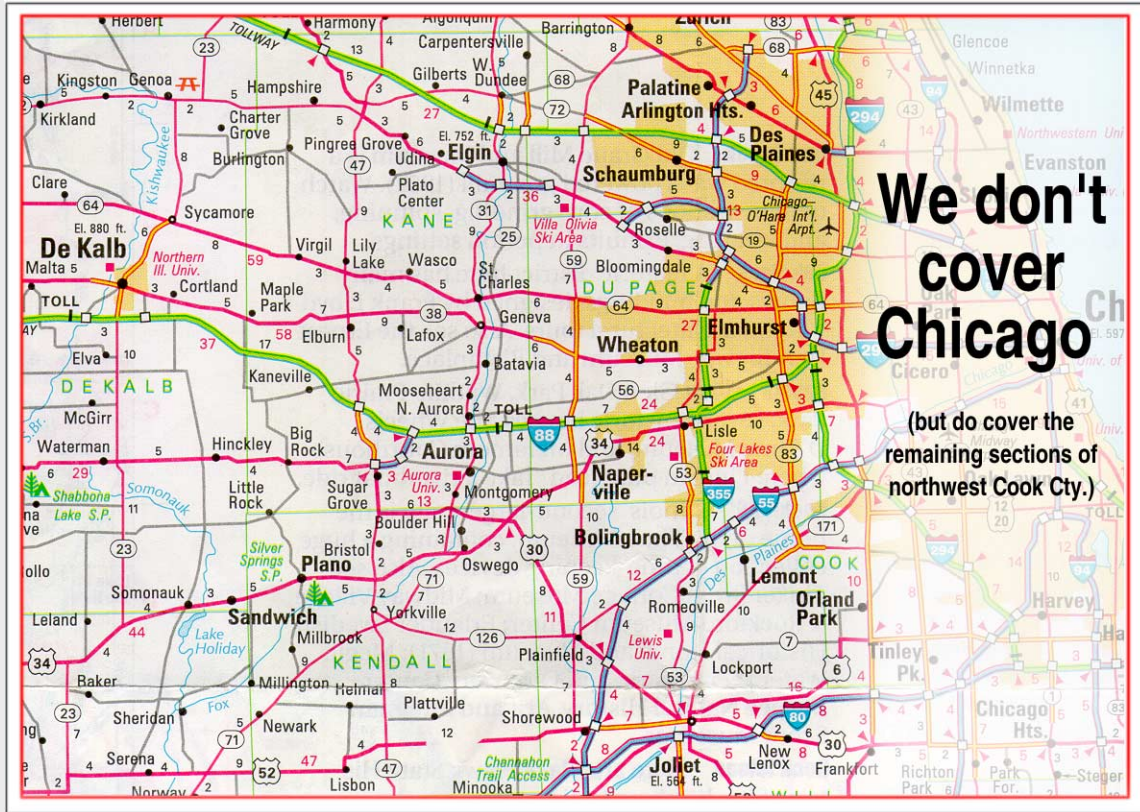

# Real estate appraisals in northeastern Illinois

Appraisal Services, Inc. is a full-service appraisal firm covering the suburban Chicagoland area of northeastern Illinois. This document outlines our service area. We have other flyers available describing the qualifications of our company— please call for your copy. The map above indicates our primary service area. Additionally, on the other side of this flyer is a city and zip code listing of our market area. We also cover areas that aren't necessarily listed herein. Please call if you have a need in an area not expressly noted here. We

basically cover all of Kane, Kendall, and DuPage counties. And, northwestern Cook county and northern Will county. Check out our website at [www.appraisalservices.com](http://www.appraisalservices.com) for changes to our service area and other important industry information. Don't forget to ask about electronic deliver options. We can set your company up to receive your appraisals electronically. Call today...

**Cities-**

Addison	Crest Hill	Hanover Park	Naperville	St. Charles
Arlington Heights	Darien	Hinsdale	New Lenox	Streamwood
Aurora	Des Plaines	Hoffman	North Aurora	Sugar Grove
Bartlett	Downers Grove	Estates	Oak Brook	Villa Park
Batavia	East Dundee	Itasca	Oakbrk. Terrace	Warrenville
Bensenville	Elburn	Joliet	Palatine	Wayne
Big Rock	Elgin	Kaneville	Pinegroe Grove	West Chicago
Bloomington	Elk Grove Village	Lemont	Plainfield	West Dundee
Bolingbrook	Elmhurst	Lisle	Romeoville	Westchester
Brookfield	Frankfort	Lockport	Roselle	Westmont
Buffalo Grove	Geneva	Lombard	Rosemont	Wheaton
Burlington	Gilberts	Maple Park	Schaumburg	Willowbrook
Carol Stream	Glen Ellyn	Minooka	Shorewood	Winfield
Carpentersville	Glendale Heights	Mokena	Sleepy Hollow	Wood Dale
Clarendon Hills	Hampshire	Mt. Prospect	South Elgin	Woodridge